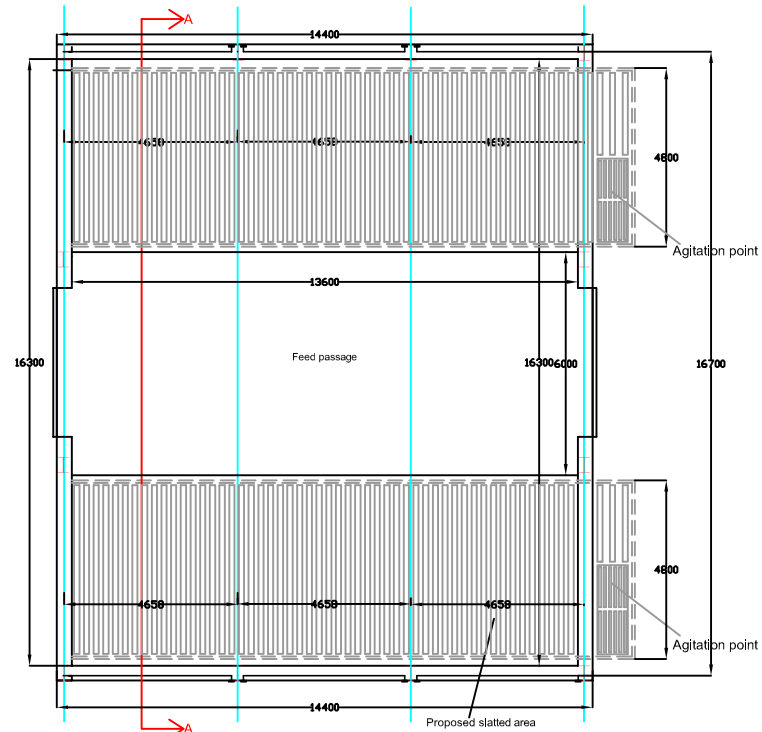

Slatted Shed 403SD

M.F. KELLY & ASSOCIATES
TEL: 085 7255182
info@mfkelly.ie

Insulated steel clad roof to approved colour.

FRONT ELEVATION

PLAN

SIDE ELEVATION