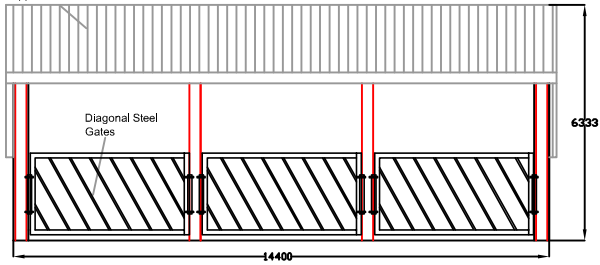

Slatted Shed 403SD

M.F. KELLY & ASSOCIATES
TEL: 085 7255182
info@mfkelly.ie

Insulated steel clad roof to approved colour.

FRONT ELEVATION

PLAN

SIDE ELEVATION