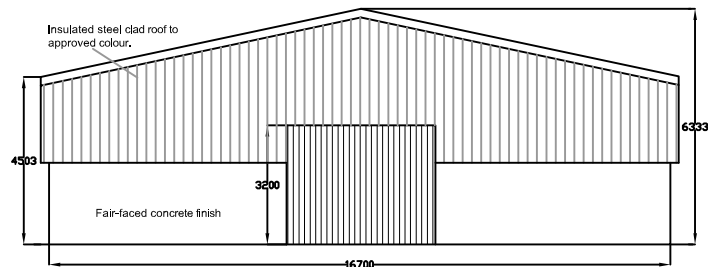

Slatted Shed 403SD

M.F. KELLY & ASSOCIATES
TEL: 085 7255182
info@mfkelly.ie

Insulated steel clad roof to approved colour.

FRONT ELEVATION

PLAN

SIDE ELEVATION