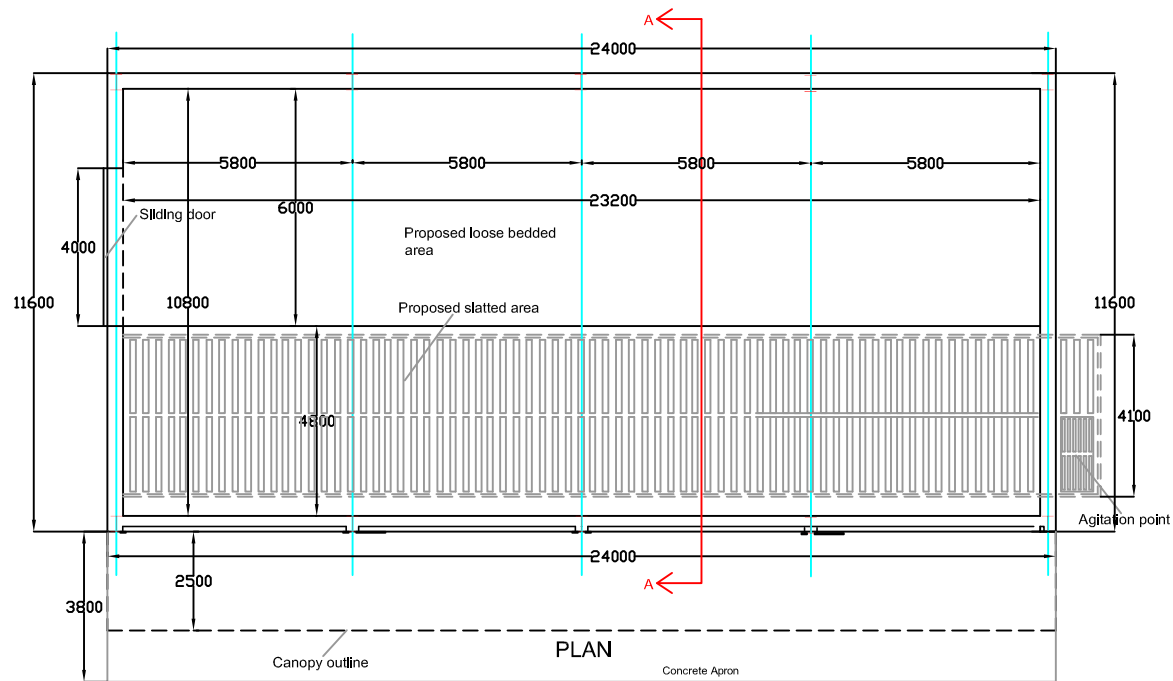

Slatted Shed 401SD

M.F. KELLY & ASSOCIATES  
 TEL: 085 7255182  
 info@mfkelly.ie

Insulated steel clad roof  
 to approved colour.

SCHEDULE OF AREAS
Total floor area = 250 sq m
Copyright © M.F. KELLY & ASSOCIATES