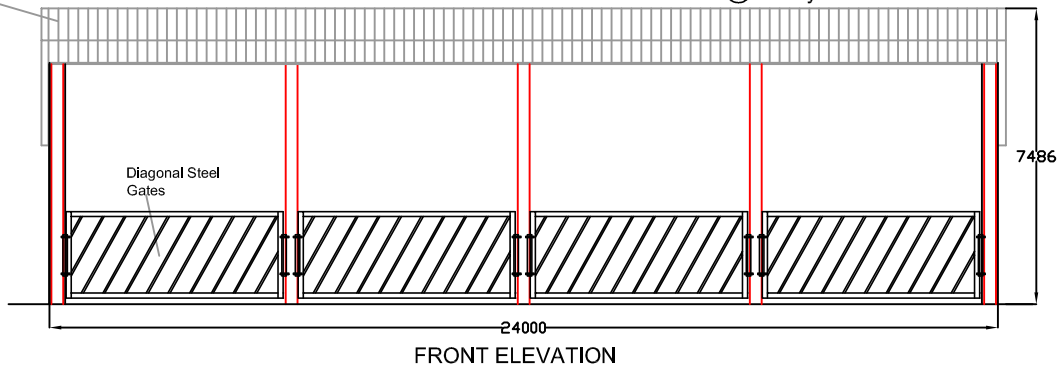

Slatted Shed 401SD

M.F. KELLY & ASSOCIATES  
 TEL: 085 7255182  
 info@mfkelly.ie

Insulated steel clad roof  
 to approved colour.

SCHEDULE OF AREAS
Total floor area = 250 sq m
Copyright © M.F. KELLY & ASSOCIATES