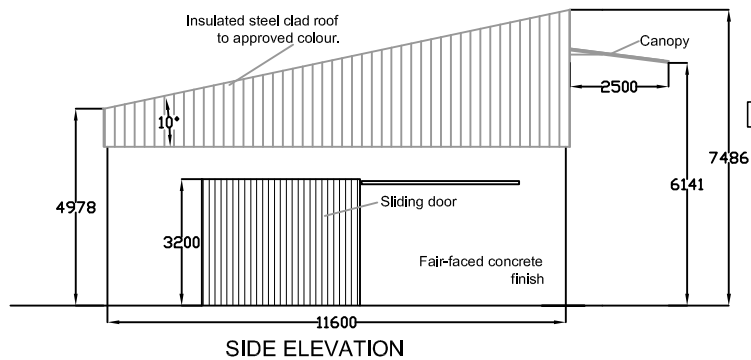

Slatted Shed 401SD

M.F. KELLY & ASSOCIATES  
 TEL: 085 7255182  
 info@mfkelly.ie

Insulated steel clad roof  
 to approved colour.

SCHEDULE OF AREAS
Total floor area = 250 sq m
Copyright © M.F. KELLY & ASSOCIATES